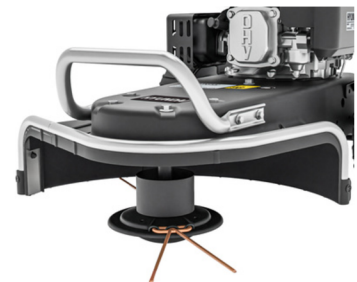

HYUNDAI

POWER PRODUCTS

HYUNDAI HYFT60SPX

223cc HEAVY-DUTY FIELD TRIMMER

Some areas are too rough for a lawnmower but too large for a handheld trimmer. Orchards, meadow edges, overgrown verges, and paddock borders fall into this gap. The Hyundai HYFT60SPX fills it. It's a wheeled, heavy-duty field trimmer that uses heavy-duty nylon line to cut through tall grass, weeds, and light scrub while you walk behind.

Specification

Model	HYFT60SPX
Start Method	Recoil start
Engine	173cc four-stroke petrol
Power Output	4.8hp / 3.6kW
Rated Speed	2,800 RPM
Cutting Width	22" / 56cm
Cutting Height	30mm – 75mm
Line Diameter	4mm
Lines	2
Wheels	254mm
Fuel Tank Capacity	1.5L
Weight	34kg