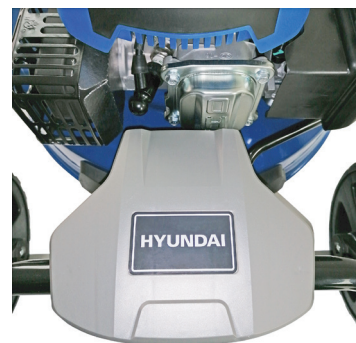

HYUNDAI

POWER PRODUCTS

HYUNDAI HYM510SPEZ ZERO TURN PETROL MOWER

The HYM510SPEZ is a heavy-duty, zero-turn mower, allowing you to spin on your own footprint. This feature allows you to get the mower to where it needs to be with complete ease. The HYM510SPEZ also benefits from push button electric start, to take the fuss out of starting your mower.

Specification

Model	HYM510SPEZ
Engine Size	196cc
Engine Type	4-Stroke OHV Single Cylinder
Rated Power	4.2kW
Drive	Self Propelled
Starting System	Electric Start / Recoil Back Up
Cutting Height	6: 25 - 75mm
Cutting Width	508mm
Cutting Options	Rear & Side Discharge, Mulch & Collect
Grass Collector	70L
Deck Material	Steel
Dimensions	1580 x 550 x 1050
Net Weight	44kg