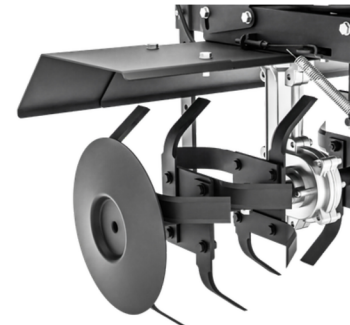

### 60cm ELECTRIC START PETROL TILLER

Digging over soil by hand is one of the most physically demanding garden tasks. A full vegetable plot can take days of hard labour with a spade. The Hyundai HYT175EX is a petrol tiller that does the work for you. The rotating blades break up compacted soil, mix in organic matter, and leave beds ready for planting.

### Specification

Model	HYT175EX
Start Method	Electric start with recoil backup
Engine	173cc four-stroke petrol
Emission Standard	EURO V
Power Output	4.8hp / 3.5kW
Rated Speed	3,000 RPM
Working Width	60cm / 24"
Working Depth	26cm / 10"
Blades	4 sets
Fuel	Unleaded petrol
Fuel Tank Capacity	1.5L
Gross Weight	40kg